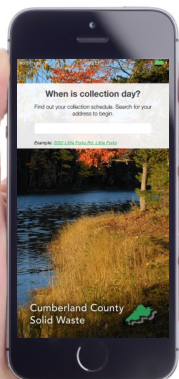

If your regular collection day is:

Then your special collection day is:

Friday	→	May 2
Monday	→	May 30
Tuesday	→	June 6
Wednesday	→	June 13
Thursday	→	June 20

Special Collection materials must be set out in three separate piles:

Pile 1. Metals

Refrigerator, freezer, washer & dryer, stove, barbeque, etc.

Pile 2. Bulky items

Furniture, mattress, box spring, chair, sofa, table, desk, etc.

Pile 3. Construction & Demolition Debris

Door, window, siding, carpet, lumber, toilet, drywall, shingles, etc.

Shingles & insulation must be bagged.

Reminders

- All materials must be placed for collection by 6:30 a.m. on **Monday** of your scheduled week.
- C&D, metals, & bulky items must be in **3 separate piles**. C&D must be in a pile no larger than 4ft x 4ft x 8ft.
- Leaf & yard waste will not be collected.
- Do not place items out more than 3 days before your scheduled collection.

TRANSFER STATIONS

Acceptable Waste: Scrap Metal, Leaf & Yard Waste, Clean Wood, Shingles, Construction & Demolition Debris.

Hours of Operation

Advocate	Friday & Saturday	8:30 a.m. to 4:30 p.m.
Pugwash	Tuesday & Saturday	8:30 a.m. to 4:30 p.m.
River Hebert	Friday & Saturday	8:30 a.m. to 4:30 p.m.

Reminders

- No commercial waste.
- Oil tanks must be cut in half.
- Doors must be removed from fridges and freezers.
- No loads larger than a pickup truck.
- All loads must be secure.

Never Miss Another Collection Day